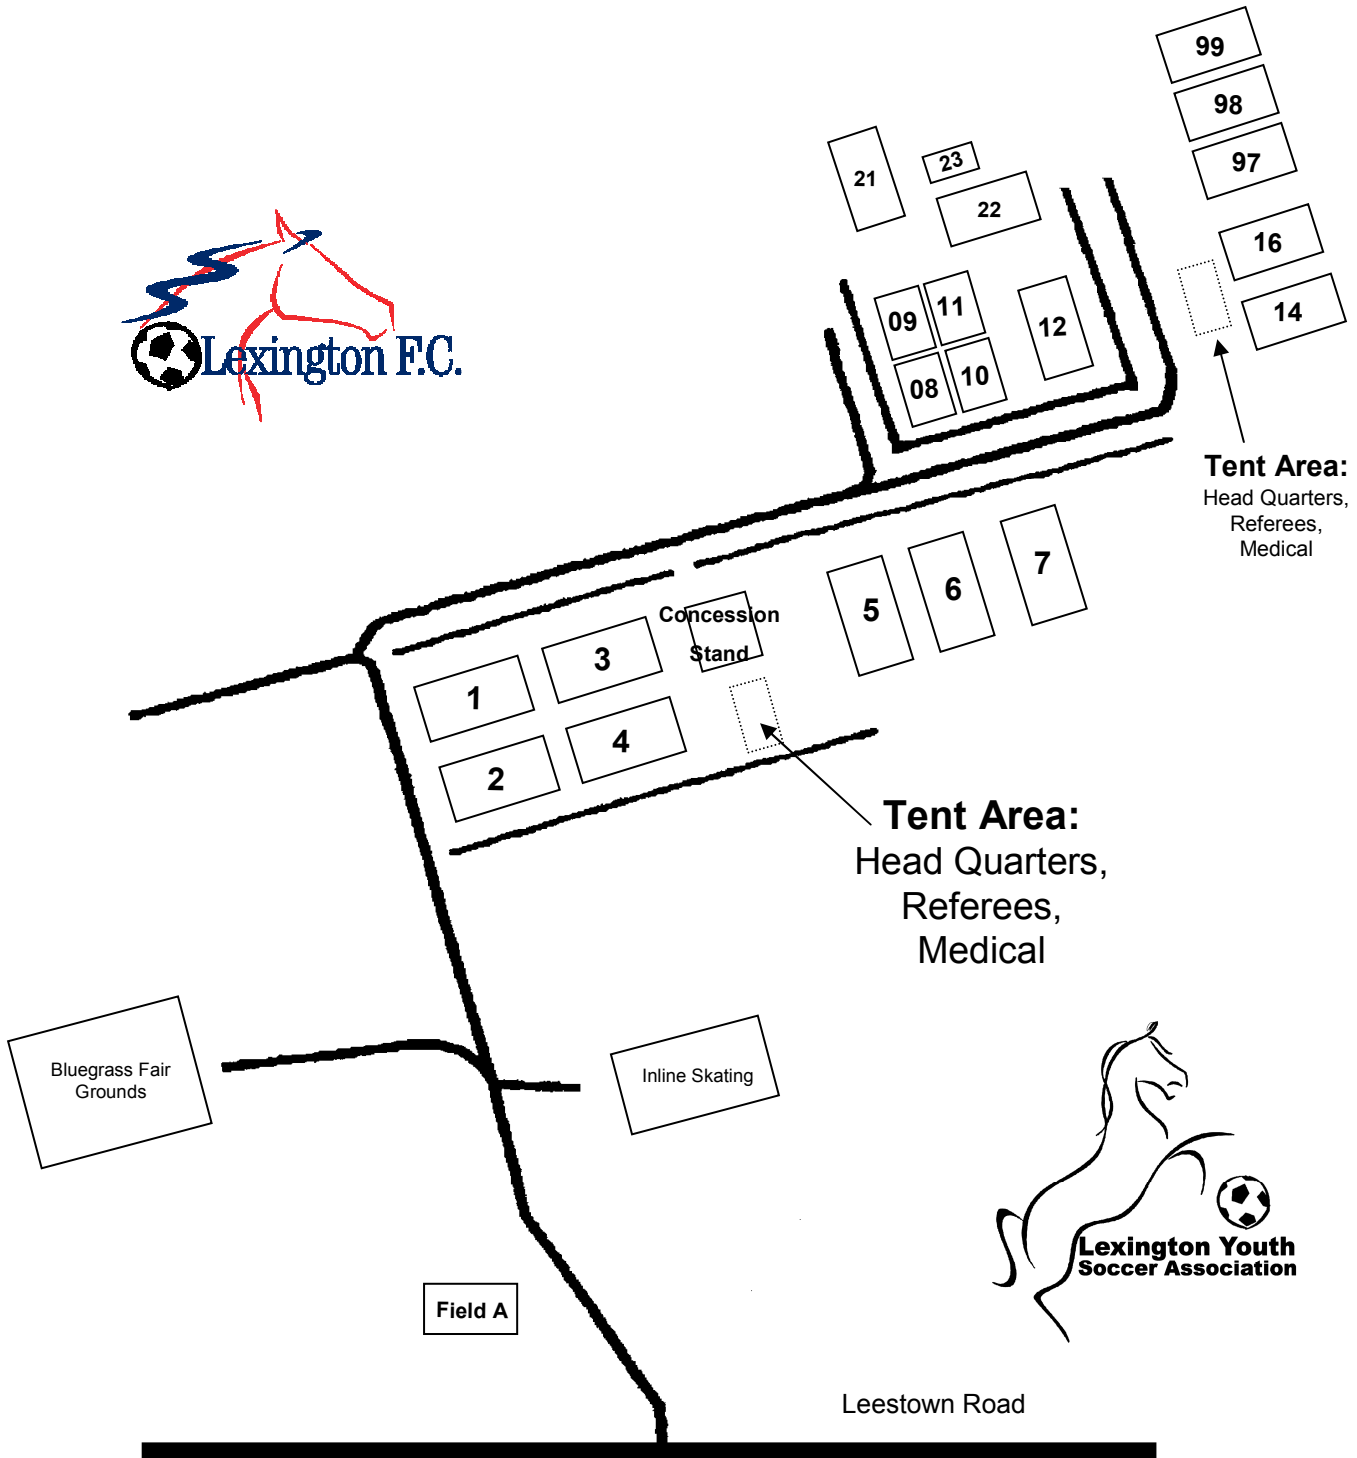

Masterson Station

BIT Field Map – Spring 2010

Lexington, KY

Park entrance - 1.9 miles from New Circle Road / Highway 4