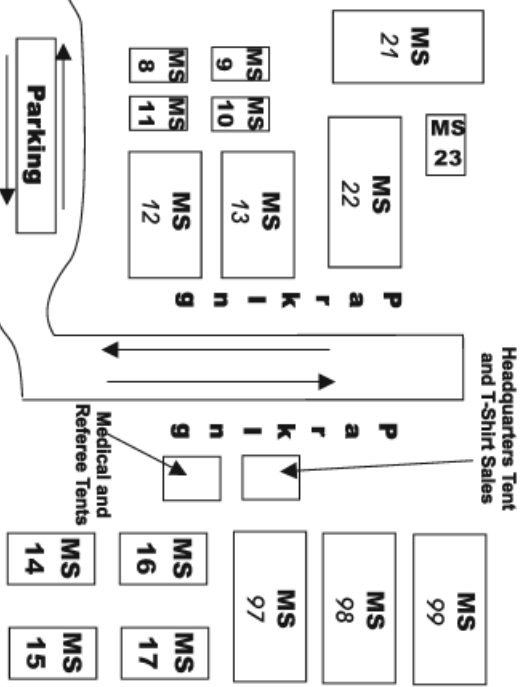

Masterson Station Fields

MAP NOT TO SCALE

1.9 miles to New Circle Road/Cireled

Leestown Road Hwy 421

New Circle Road (Hwy 4)

Berea Road Fields