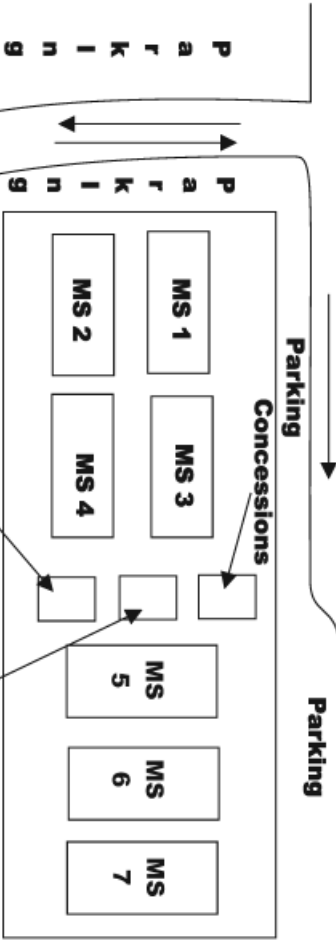

Masterson Station Fields

MAP NOT TO SCALE

1.9 miles to New Circle Road/Cireled

Leestown Road Hwy 421

New Circle Road (Hwy 4)

Berea Road Fields